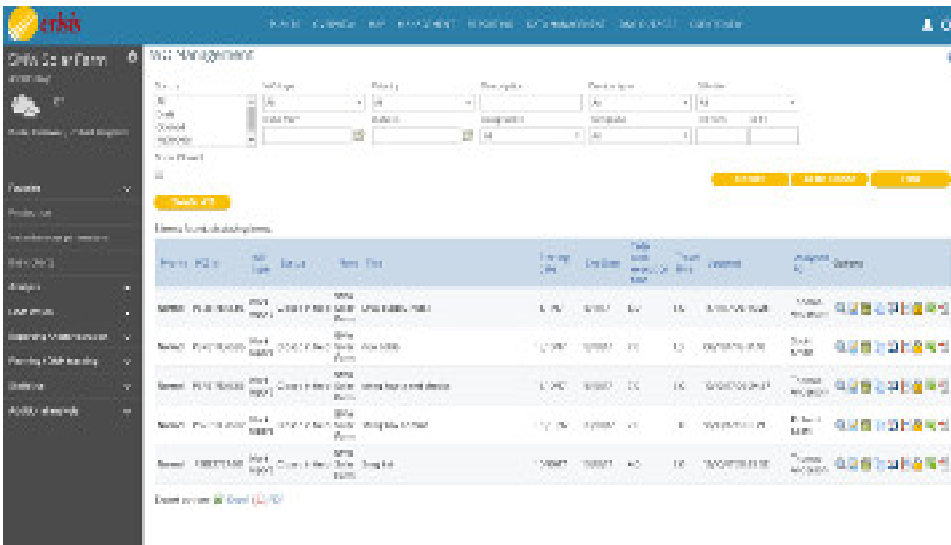

Manage your work orders efficiently...

With Cloud Thinking Solutions' **OTSM** Management () create, edit and eliminate **corrective** **maintenance**

Benefits:

- **Quality assurance** regarding customer service.
- **Maximum control** of actions taken on assets.
- **Maintain the knowledge** of your stations without dependence from third parties.