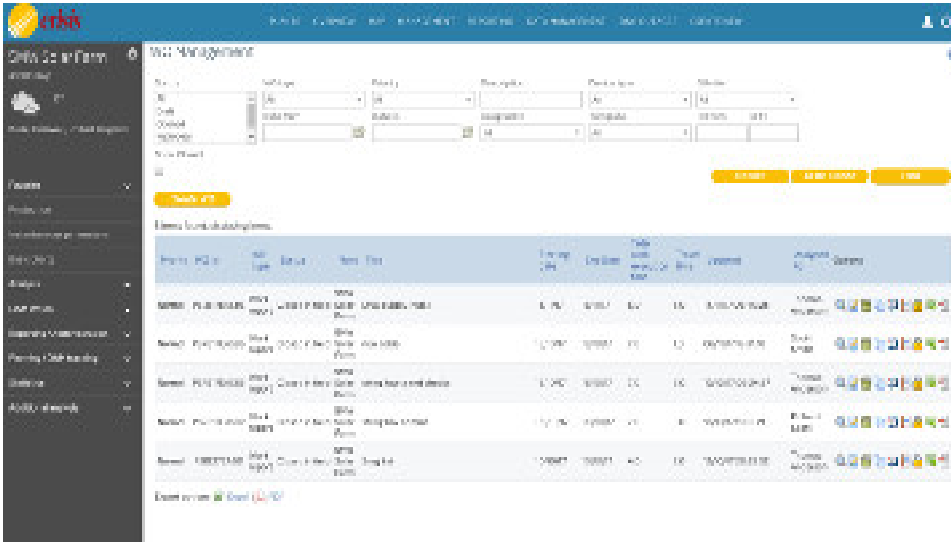

Manage your work orders efficiently...

With Cloud Thinking Solutions' **OTSM** Management () create, edit and eliminate **corrective** **maintenance**

Benefits:

- **Quality assurance** regarding customer service.
- **Maximum control** of actions taken on assets.
- **Maintain the knowledge** of your stations without dependence from third parties.